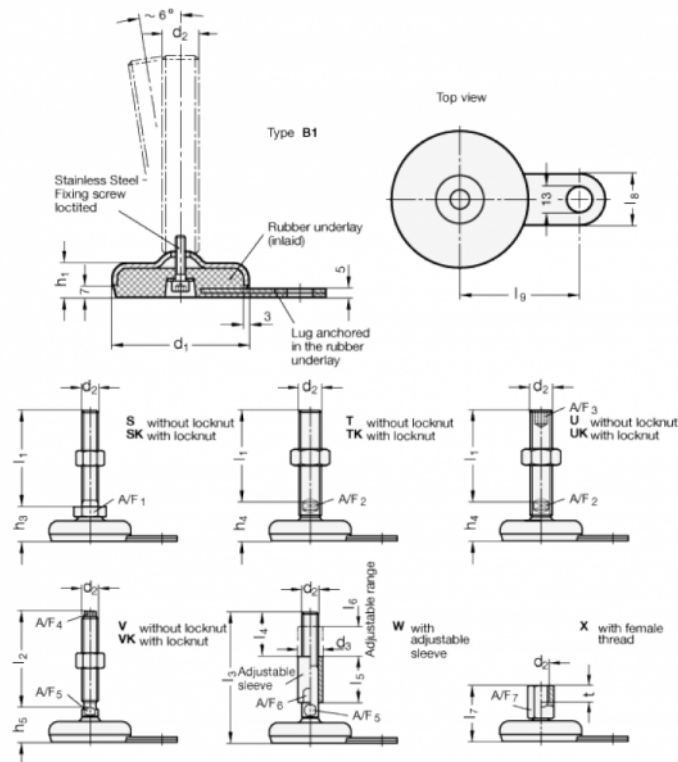

Article number: 2033100M20200B1T
 Description: E+G levelling foot
 GN 33-100-M20-200-B1-T, Stainless steel
 Note: T Without nut, Wrench flat at the bottom

Measures

- A/F2 = 15
- d1 = 100
- d2 = M20
- h1 = 21
- h4 = 36
- l1 = 200
- l8 = 30
- l9 = 80